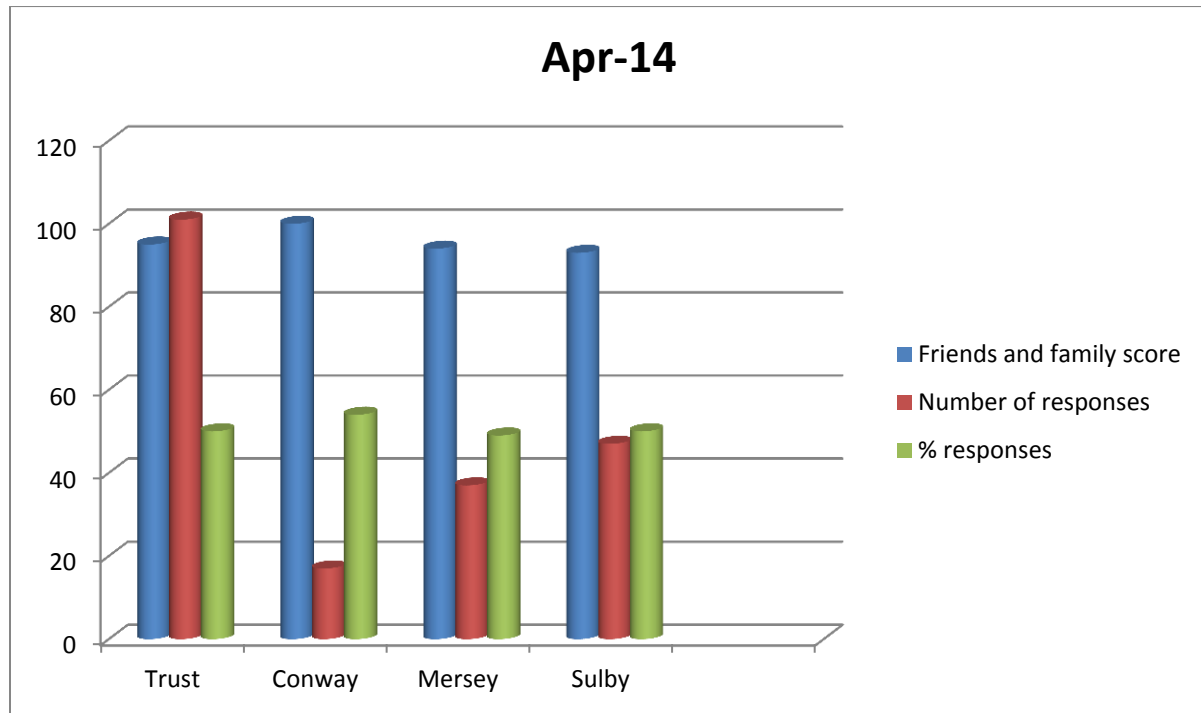

The Friends and Family Test

April

The Friends and Family test score for this month for this **Trust** is **95**. This is based on 101 responses.

The Friends and Family test score for this month for **Conway Ward** is **100**. This is based on 17 responses.

The Friends and Family test score for this month for **Mersey Ward** is **94**. This is based on 37 responses.

The Friends and Family test score for this month for **Sulby Ward** is **93**. This is based on 47 responses