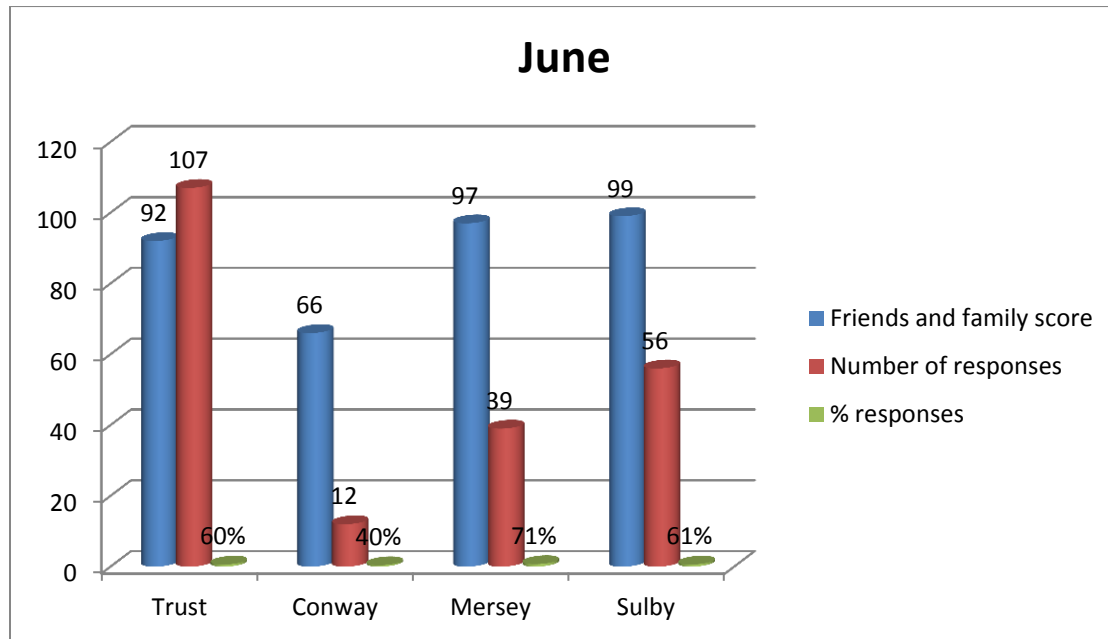

The Friends and Family Test

June

The Friends and Family test score for this month for this **Trust** is **92**. This is based on 107 responses.

The Friends and Family test score for this month for **Conway Ward** is **66**. This is based on 12 responses.

The Friends and Family test score for this month for **Mersey Ward** is **97**. This is based on 39 responses.

The Friends and Family test score for this month for **Sulby Ward** is **99**. This is based on 56 responses