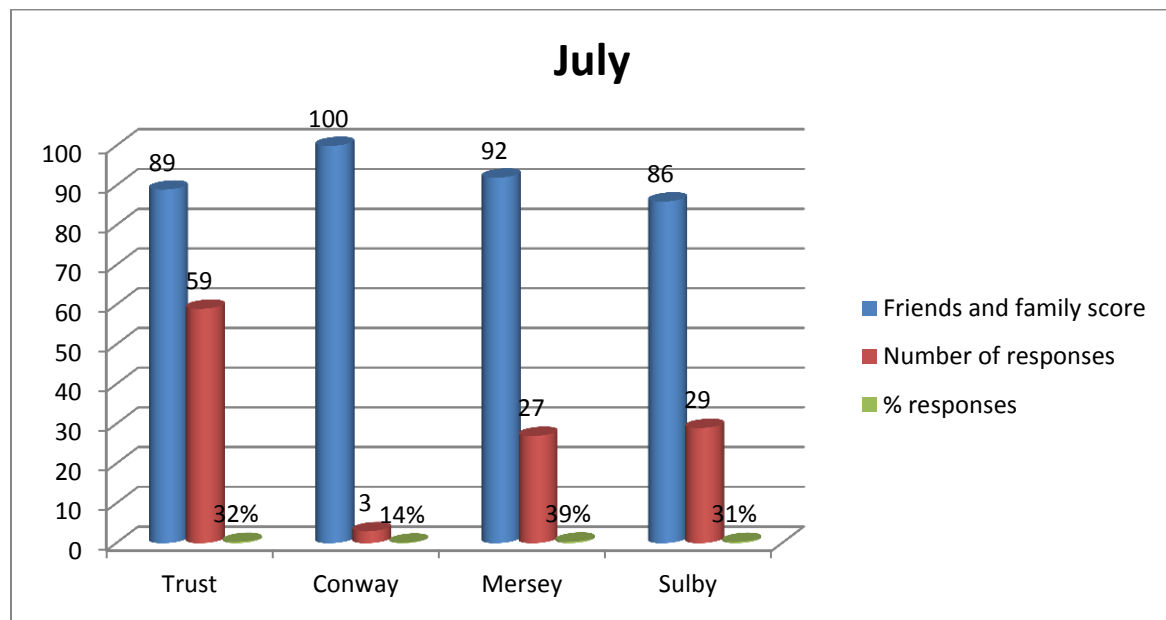

## The Friends & Family Test (for patients)

The Friends and Family test score for this month for this **Trust** is **89**. This is based on 59 responses.

The Friends and Family test score for this month for **Conway Ward** is **100**. This is based on 3 responses.

The Friends and Family test score for this month for **Mersey Ward** is **92**. This is based on 27 responses.

The Friends and Family test score for this month for **Sulby Ward** is **86**. This is based on 29 responses