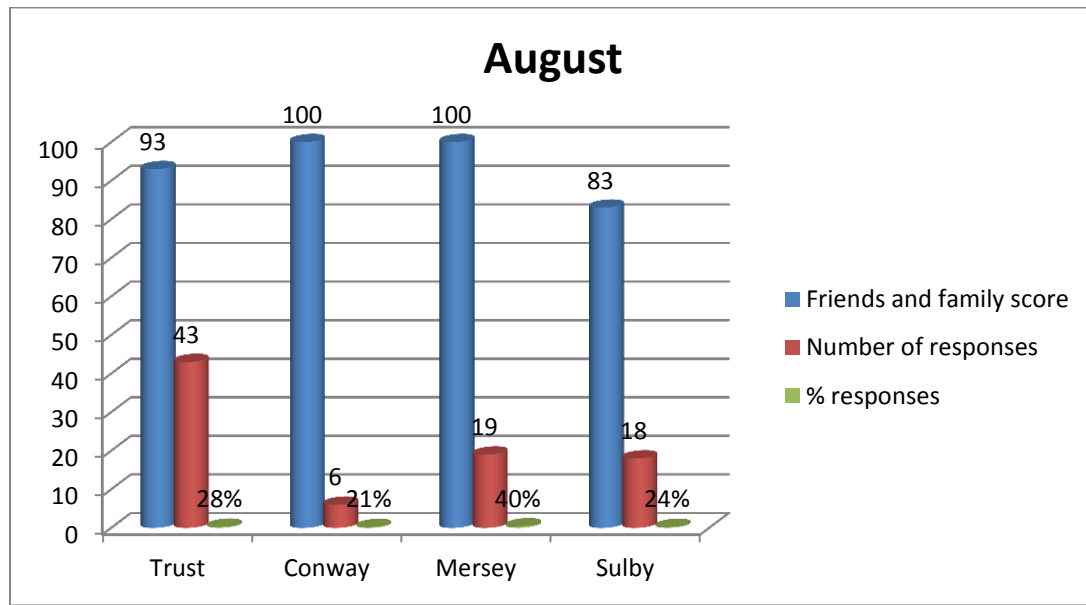

## The Friends & Family Test (for patients)

The Friends and Family test score for this month for this **Trust** is **93**. This is based on 43 responses.

The Friends and Family test score for this month for **Conway Ward** is **100**. This is based on 6 responses.

The Friends and Family test score for this month for **Mersey Ward** is **100**. This is based on 19 responses.

The Friends and Family test score for this month for **Sulby Ward** is **83**. This is based on 18 responses.